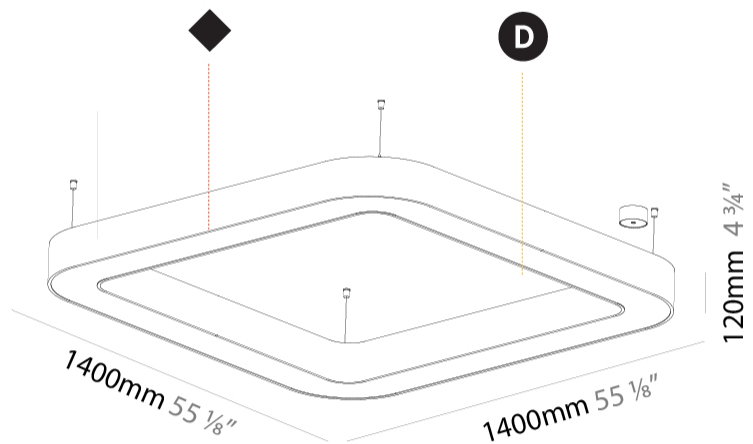

GENERAL

Series: Glorious
Subseries: Glorious Quantum
Brand: Prolicht
Division: Architectural
Mounting Type: Suspension
Mounting Location: Ceiling
Subcategory: Ambient

PHYSICAL

Shape: Square
Length (mm): 1400
Length (in): 55 1/8
Width (mm): 1400
Width (in): 55 1/8
Height (mm): 120
Height (in): 4 3/4
Max. Overall Height (mm): 2120
Max. Overall Height (in): 83 7/16
Light Distribution: Direct
Weight (kg): 17.644
Weight (lbs): 38.82
Diffuser: PMMA - Opal or Micro-Prism
Fixture Finish: SSR / BKV / CWI / CRY / HAB / LAG / UFT / ITA / RUA / RUR / MIC / FTG / MYG / TWT / LOD / PUS / FRO / FUP / KIA / POP / BLS / SPG / MEY / GOH / GUM / CHC / COM / ABZ / JAG / OBR / MOS / ROR
Fixture Material: Aluminum

ELECTRICAL

Lamp Type: LED (Zhaga Standard)
Input Wattage (W): 80
Total Output Wattage (W): 64 / 51.2 (3500K)
Dimming: Non-Dimming / Phase Dimming (120Vac only) / 0-10V Dimming
Driver Included: Yes
Driver Location: Integrated
Driver Type: Constant Current - 120 / 277Vac
Driver Class: Class 2
Input Voltage (V): 120 - 277
Constant Current (MA): 350 / 800 (3500K)

LED

Color Temperature (°K): 3000 / 3500 / 4000
Max. Delivered Lumen (lm): 7380 / 7644 / 7800
CRI: >80 CRI
Efficiency (%): 0.65
Lamp Life (hrs): 50000

OPTICAL

RATINGS AND CERTIFICATIONS

Certified By: Certified for North American Standards
IP rating: IP20