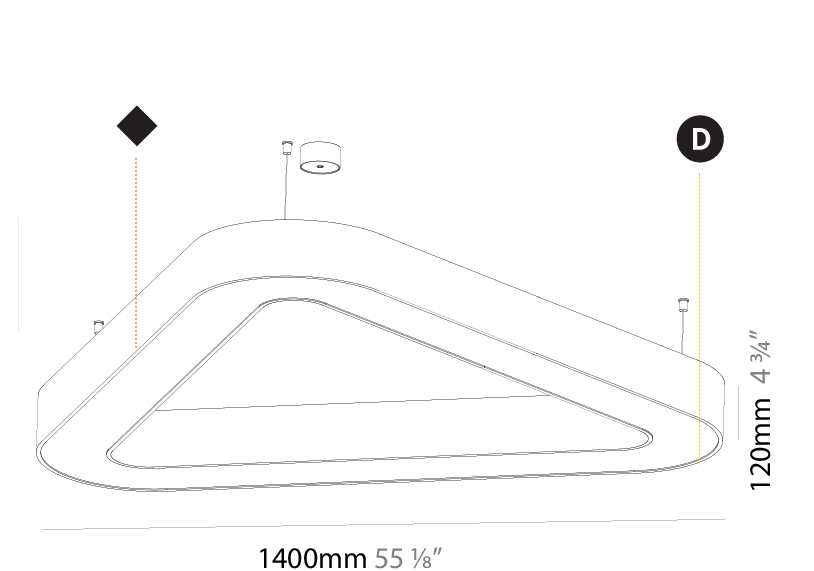

GENERAL

Series: Glorious
Subseries: Glorious Victory
Brand: Prolicht
Division: Architectural
Mounting Type: Suspension
Mounting Location: Ceiling
Subcategory: Ambient

PHYSICAL

Shape: Abstract
Length (mm): 1400
Length (in): 55 1/8
Width (mm): 1400
Width (in): 55 1/8
Height (mm): 120
Height (in): 4 3/4
Max. Overall Height (mm): 2120
Max. Overall Height (in): 83 7/16
Light Distribution: Direct / Indirect
Weight (kg): 14.359
Weight (lbs): 31.66
Diffuser: PMMA - Opal or Micro-Prism
Fixture Finish: SSR / BKV / CWI / CRY / HAB / LAG / UFT / ITA / RUA / RUR / MIC / FTG / MYG / TWT / LOD / PUS / FRO / FUP / KIA / POP / BLS / SPG / MEY / GOH / GUM / CHC / COM / ABZ / JAG / OBR / MOS / ROR
Fixture Material: Aluminum

ELECTRICAL

Lamp Type: LED (Zhaga Standard)
Input Wattage (W): 105
Total Output Wattage (W): 84 / 57.6 (3500K)
Dimming: Non-Dimming / Phase Dimming (120Vac only) / 0-10V Dimming
Driver Included: Yes
Driver Location: Integrated
Driver Type: Constant Current - 120 / 277Vac
Driver Class: Class 2
Input Voltage (V): 120 - 277
Constant Current (MA): 350 / 1200/600 (3500K)

LED

Color Temperature (°K): 3000 / 3500 / 4000
Max. Delivered Lumen (lm): 5540 / 5733 / 5850 Direct / 3830 / 3969 / 4050 Indirect
CRI: >80 CRI
Efficiency (%): 69.8
Lamp Life (hrs): 50000

OPTICAL

RATINGS AND CERTIFICATIONS

Certified By: Certified for North American Standards
IP rating: IP20