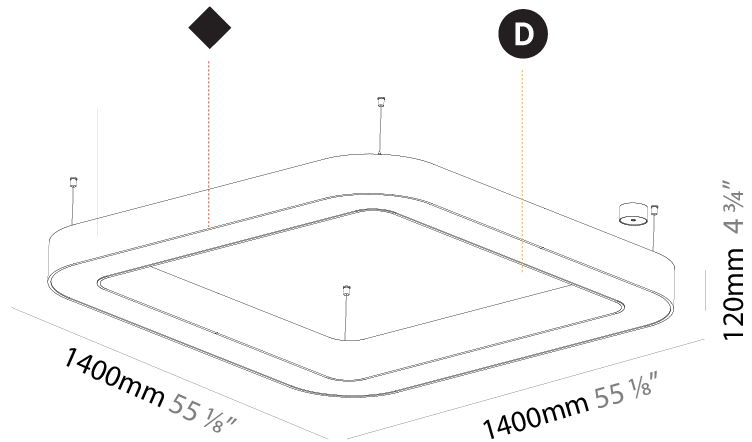

GENERAL

Series: Glorious
Subseries: Glorious Quantum
Brand: Prolicht
Division: Architectural
Mounting Type: Suspension
Mounting Location: Ceiling
Subcategory: Ambient

PHYSICAL

Shape: Square
Length (mm): 1400
Length (in): 55 1/8
Width (mm): 1400
Width (in): 55 1/8
Height (mm): 120
Height (in): 4 3/4
Max. Overall Height (mm): 2120
Max. Overall Height (in): 83 7/16
Light Distribution: Direct / Indirect
Weight (kg): 18.463
Weight (lbs): 40.62
Diffuser: PMMA - Opal or Micro-Prism
Fixture Finish: SSR / BKV / CWI / CRY / HAB / LAG / UFT / ITA / RUA / RUR / MIC / FTG / MYG / TWT / LOD / PUS / FRO / FUP / KIA / POP / BLS / SPG / MEY / GOH / GUM / CHC / COM / ABZ / JAG / OBR / MOS / ROR
Fixture Material: Aluminum

ELECTRICAL

Lamp Type: LED (Zhaga Standard)
Input Wattage (W): 120
Total Output Wattage (W): 96 / 76.8 (3500K)
Dimming: Non-Dimming / Phase Dimming (120Vac only) / 0-10V Dimming
Driver Included: Yes
Driver Location: Integrated
Driver Type: Constant Current - 120 / 277Vac
Driver Class: Class 2
Input Voltage (V): 120 - 277
Constant Current (MA): 350 / 800 (3500K)

LED

Color Temperature (°K): 3000 / 3500 / 4000
Max. Delivered Lumen (lm): 7380 / 7644 / 7800 Direct / 5120 / 5556 / 5400 Indirect
CRI: >80 CRI
Efficiency (%): 69.8
Lamp Life (hrs): 50000

OPTICAL

RATINGS AND CERTIFICATIONS

Certified By: Certified for North American Standards
IP rating: IP20