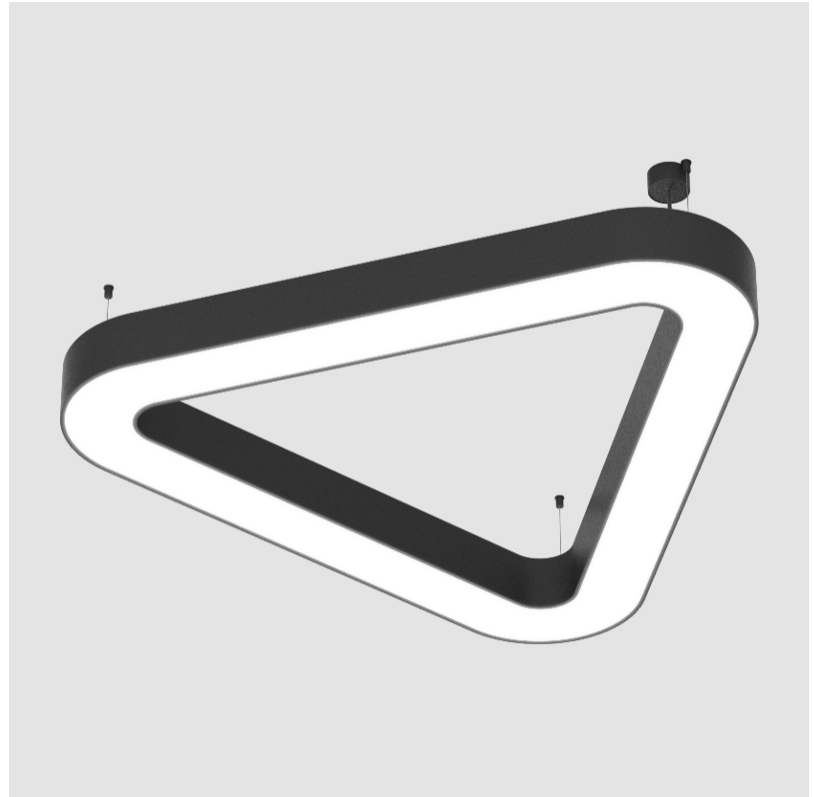

GENERAL

Series: Glorious
Subseries: Glorious Victory
Brand: Prolicht
Division: Architectural
Mounting Type: Suspension
Mounting Location: Ceiling
Subcategory: Ambient

PHYSICAL

Shape: Abstract
Length (mm): 1400
Length (in): 55 1/8
Width (mm): 1400
Width (in): 55 1/8
Height (mm): 120
Height (in): 4 3/4
Max. Overall Height (mm): 2120
Max. Overall Height (in): 83 7/16
Light Distribution: Direct / Indirect
Weight (kg): 14.359
Weight (lbs): 31.66
Diffuser: PMMA - Opal or Micro-Prism
Fixture Finish: SSR / BKV / CWI / CRY / HAB / LAG / UFT / ITA / RUA / RUR / MIC / FTG / MYG / TWT / LOD / PUS / FRO / FUP / KIA / POP / BLS / SPG / MEY / GOH / GUM / CHC / COM / ABZ / JAG / OBR / MOS / ROR
Fixture Material: Aluminum

ELECTRICAL

Lamp Type: LED (Zhaga Standard)
Input Wattage (W): 105
Total Output Wattage (W): 84 / 57.6 (3500K)
Dimming: Non-Dimming / Phase Dimming (120Vac only) / 0-10V Dimming
Driver Included: Yes
Driver Location: Integrated
Driver Type: Constant Current - 120 / 277Vac
Driver Class: Class 2
Input Voltage (V): 120 - 277
Constant Current (MA): 350 / 1200/600 (3500K)

LED

Color Temperature (°K): 3000 / 3500 / 4000
Max. Delivered Lumen (lm): 5540 / 5733 / 5850 Direct / 3830 / 3969 / 4050 Indirect
CRI: >80 CRI
Efficiency (%): 69.8
Lamp Life (hrs): 50000

OPTICAL

RATINGS AND CERTIFICATIONS

Certified By: Certified for North American Standards
IP rating: IP20